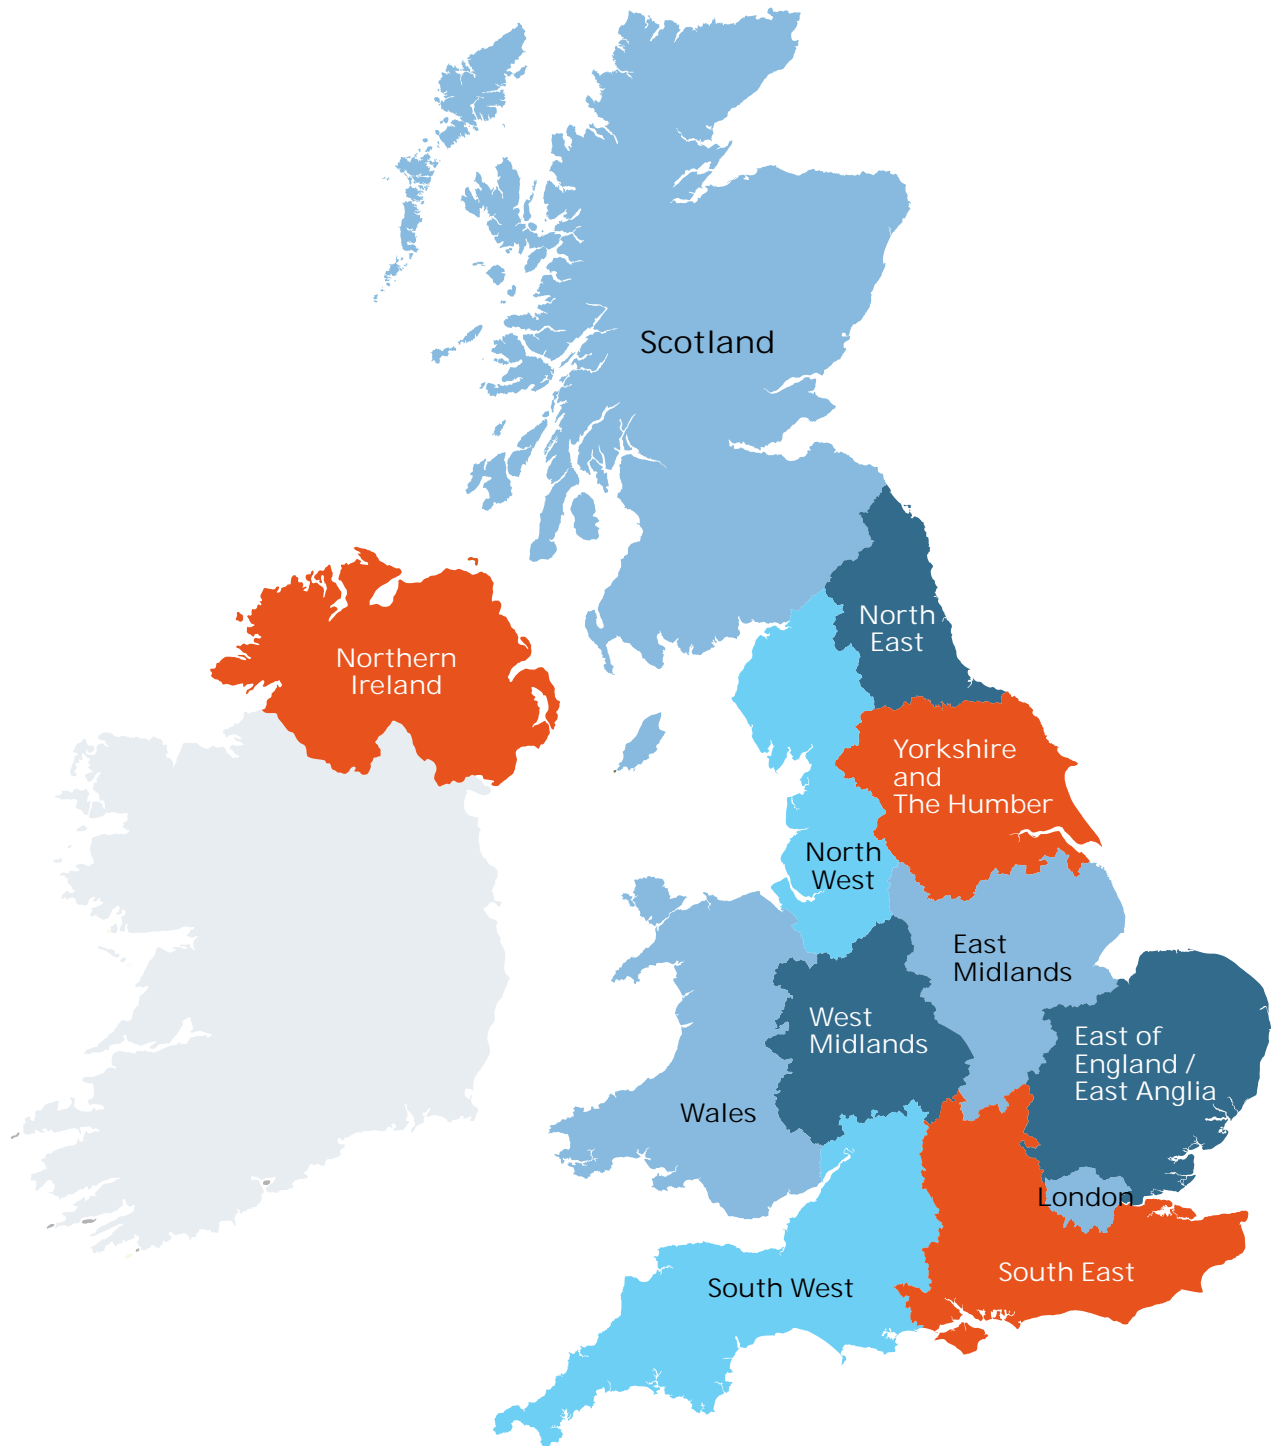

2016 - 2017

LOCAL AUTHORITY TERM DATES

Click each region to see the 2016-17 school term dates for each local authority.